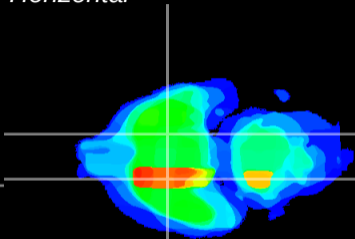

Coronal

Sagittal-R

Sagittal-L

ViBrism: CX23742
Horizontal

S0