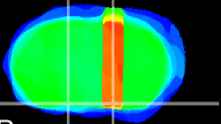

Coronal

Sagittal-R

Sagittal-L

ViBrism: CX23742
Horizontal

S0