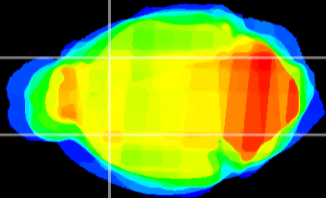

*Coronal*

*Sagittal-R*

*Sagittal-L*

ViBrism: CX23755  
*Horizontal*

CPU lateral