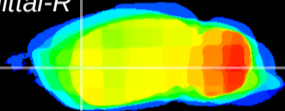

*Coronal*

*Sagittal-R*

*Sagittal-L*

ViBrism: CX23755  
*Horizontal*

CPU lateral