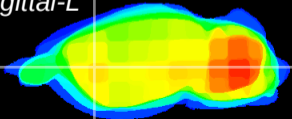

*Coronal*

*Sagittal-R*

*Sagittal-L*

ViBrism: CX23755  
*Horizontal*

CPU lateral