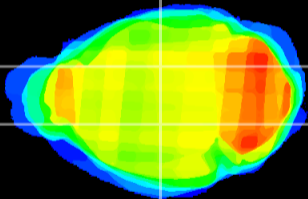

Coronal

Sagittal-R

Sagittal-L

ViBrism: CX23755
Horizontal

VPM/VPL