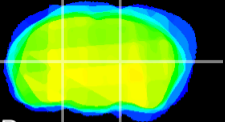

Coronal

Sagittal-R

Sagittal-L

ViBrism: CX23755
Horizontal

VPM/VPL