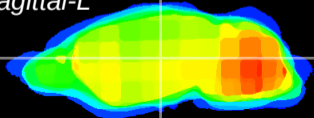

Coronal

Sagittal-R

Sagittal-L

ViBrism: CX23755
Horizontal

VPM/VPL