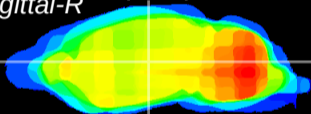

Coronal

Sagittal-R

Sagittal-L

ViBrism: CX23755
Horizontal

VPM/VPL