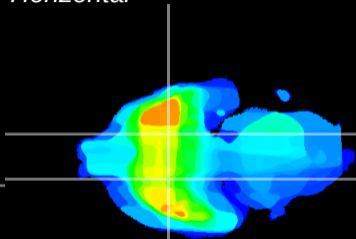

Coronal

Sagittal-R

Sagittal-L

ViBrism: CX23764
Horizontal

S0