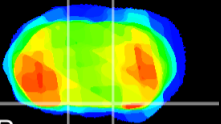

Coronal

Sagittal-R

Sagittal-L

ViBrism: CX23764
Horizontal

S0