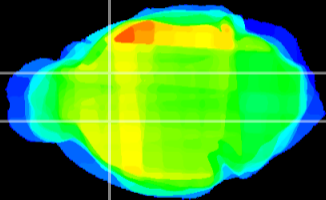

*Coronal*

*Sagittal-R*

*Sagittal-L*

ViBriSM: CX23766  
*Horizontal*

CPU medial