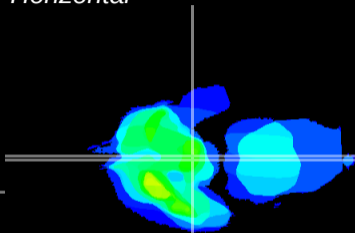

Coronal

Sagittal-R

Sagittal-L

ViBrism: CX23778
Horizontal

ME