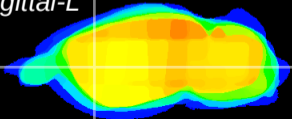

Coronal

Sagittal-R

Sagittal-L

ViBriSM: CX23786
Horizontal

CPU lateral