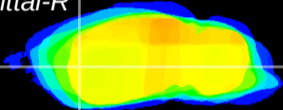

Coronal

Sagittal-R

Sagittal-L

ViBriSM: CX23786
Horizontal

CPU lateral