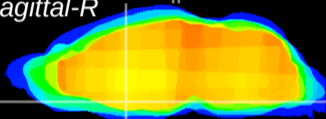

Coronal

Sagittal-R

Sagittal-L

ViBrism: CX23786
Horizontal

MPA