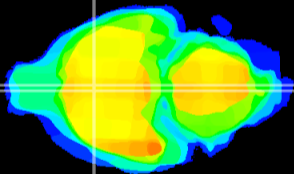

Coronal

Sagittal-R

Sagittal-L

ViBrism: CX23786
Horizontal

MPA