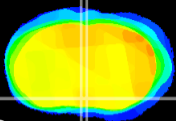

Coronal

Sagittal-R

Sagittal-L

ViBrism: CX23786
Horizontal

MPA