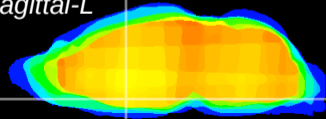

Coronal

Sagittal-R

Sagittal-L

ViBrism: CX23786
Horizontal

MPA