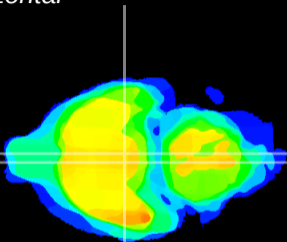

Coronal

Sagittal-R

Sagittal-L

ViBrism: CX23786
Horizontal

VMH