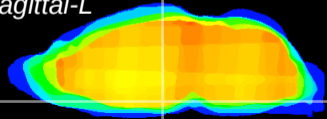

Coronal

Sagittal-R

Sagittal-L

ViBrism: CX23786
Horizontal

VMH