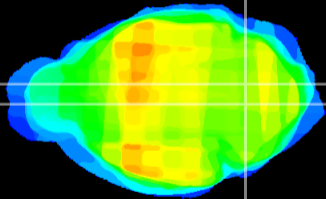

Coronal

Sagittal-R

Sagittal-L

ViBriSM: CX23788
Horizontal

MVe