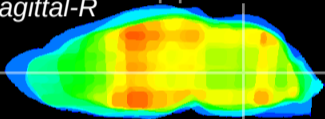

Coronal

Sagittal-R

Sagittal-L

ViBriSM: CX23788
Horizontal

MVe