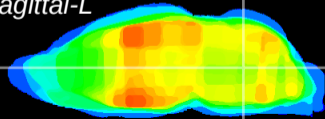

Coronal

Sagittal-R

Sagittal-L

ViBriSM: CX23788
Horizontal

MVe