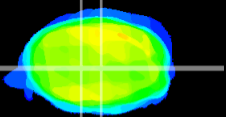

Coronal

Sagittal-R

Sagittal-L

ViBriSM: CX23788
Horizontal

MVe