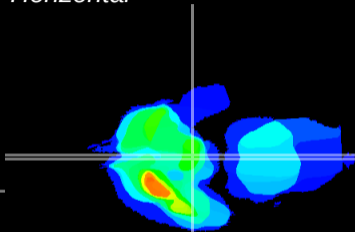

Coronal

Sagittal-R

Sagittal-L

ViBrism: CX23790
Horizontal

ME