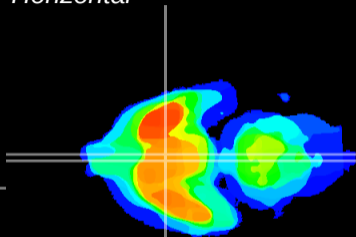

Coronal

Sagittal-R

Sagittal-L

ViBrism: CX23790
Horizontal

SCN