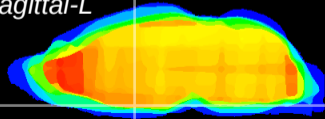

Coronal

Sagittal-R

Sagittal-L

ViBrism: CX23790
Horizontal

SCN