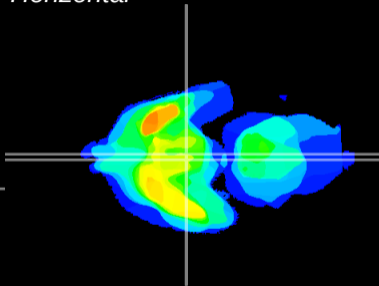

Coronal

Sagittal-R

Sagittal-L

ViBrism: CX23791
Horizontal

Arc