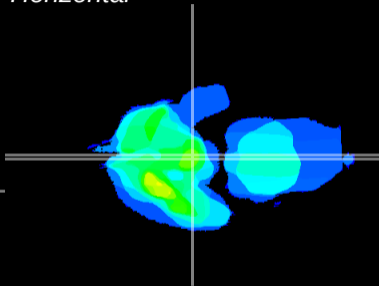

*Coronal*

*Sagittal-R*

*Sagittal-L*

ViBrism: CX23797  
*Horizontal*

ME