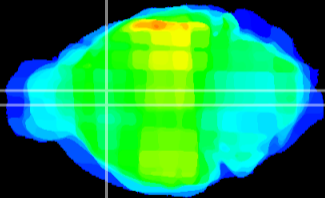

Coronal

Sagittal-R

Sagittal-L

ViBrism: CX23817
Horizontal

LS