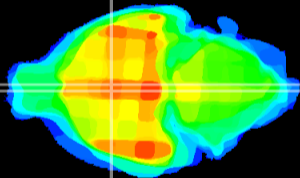

Coronal

Sagittal-R

Sagittal-L

ViBriSM: CX23821
Horizontal

SPa dorsal