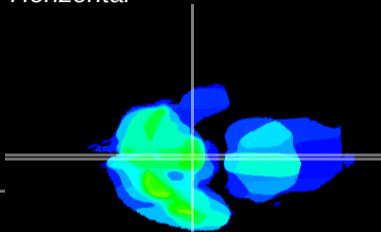

Coronal

Sagittal-R

Sagittal-L

ViBrism: CX23822
Horizontal

ME