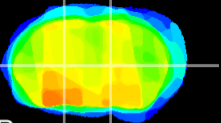

Coronal

Sagittal-R

Sagittal-L

ViBrisM: CX23832
Horizontal

VA/VL