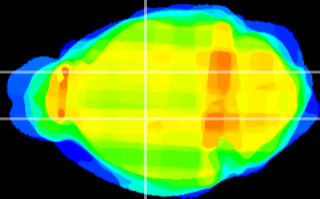

Coronal

Sagittal-R

Sagittal-L

ViBrisM: CX23832
Horizontal

VA/VL