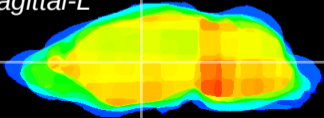

Coronal

Sagittal-R

Sagittal-L

ViBrisM: CX23832
Horizontal

VA/VL