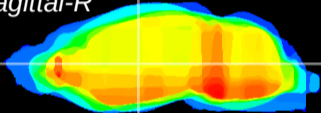

Coronal

Sagittal-R

Sagittal-L

ViBrisM: CX23832
Horizontal

VA/VL