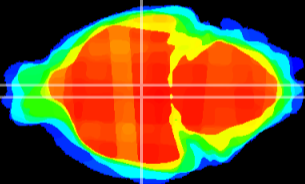

Coronal

Sagittal-R

Sagittal-L

ViBrism: CX23833
Horizontal

DM