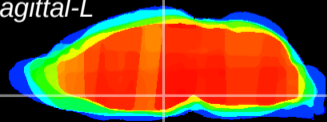

Coronal

Sagittal-R

Sagittal-L

ViBrism: CX23833
Horizontal

DM