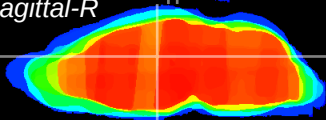

Coronal

Sagittal-R

Sagittal-L

ViBriSm: CX23833
Horizontal

Hb