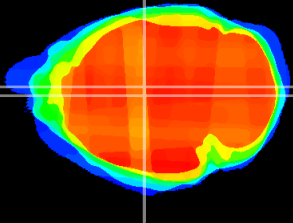

Coronal

Sagittal-R

Sagittal-L

ViBriSm: CX23833
Horizontal

Hb