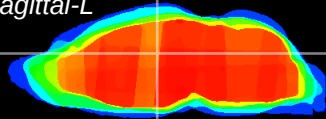

Coronal

Sagittal-R

Sagittal-L

ViBriSm: CX23833
Horizontal

Hb