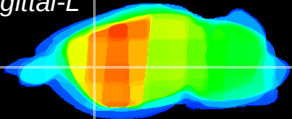

*Coronal*

*Sagittal-R*

*Sagittal-L*

ViBrism: CX23845  
*Horizontal*

CPU lateral