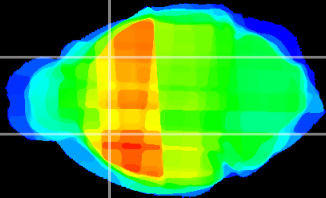

*Coronal*

*Sagittal-R*

*Sagittal-L*

ViBrism: CX23845  
*Horizontal*

CPU lateral