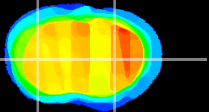

*Coronal*

*Sagittal-R*

*Sagittal-L*

ViBrism: CX23845  
*Horizontal*

CPU lateral