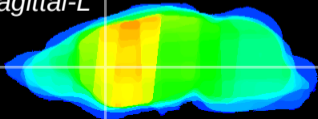

Coronal

Sagittal-R

Sagittal-L

ViBris: CX23845  
Horizontal

CPU medial