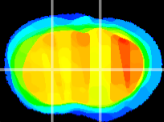

Coronal

Sagittal-R

Sagittal-L

ViBris: CX23845  
Horizontal

CPU medial