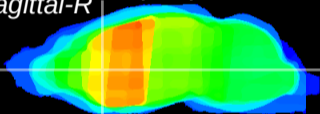

Coronal

Sagittal-R

Sagittal-L

ViBris: CX23845  
Horizontal

CPU medial