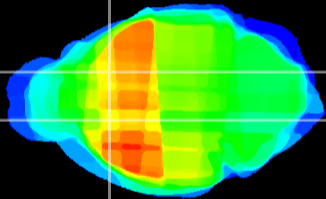

Coronal

Sagittal-R

Sagittal-L

ViBris: CX23845  
Horizontal

CPU medial