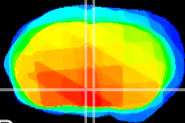

Coronal

Sagittal-R

Sagittal-L

ViBrism: CX23848
Horizontal

Pa