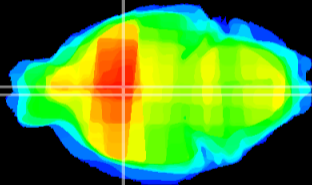

Coronal

Sagittal-R

Sagittal-L

ViBrism: CX23848
Horizontal

Pa