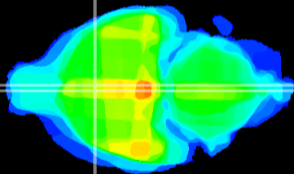

Coronal

Sagittal-R

Sagittal-L

ViBrism: CX23857
Horizontal

MPA