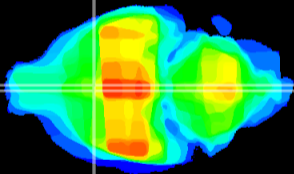

Coronal

Sagittal-R

Sagittal-L

ViBrism: CX23859
Horizontal

MPA