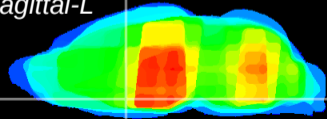

Coronal

Sagittal-R

Sagittal-L

ViBrism: CX23859
Horizontal

MPA