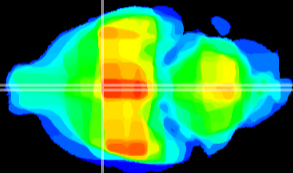

Coronal

Sagittal-R

Sagittal-L

ViBriSm: CX23859  
Horizontal

SPa ventral