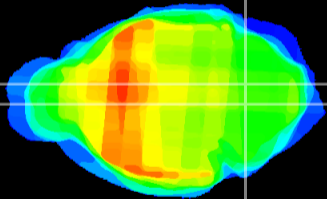

*Coronal*

*Sagittal-R*

*Sagittal-L*

ViBrism: CX23866  
*Horizontal*

MVe