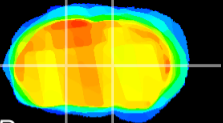

Coronal

Sagittal-R

Sagittal-L

ViBrism: CX23866
Horizontal

VA/VL