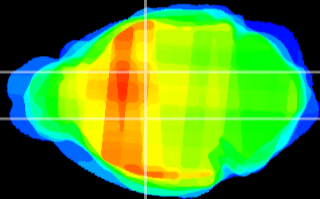

Coronal

Sagittal-R

Sagittal-L

ViBrism: CX23866
Horizontal

VA/VL