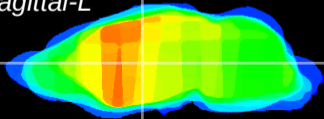

Coronal

Sagittal-R

Sagittal-L

ViBrism: CX23866
Horizontal

VA/VL