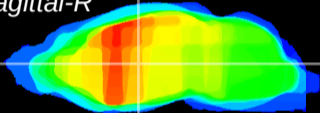

Coronal

Sagittal-R

Sagittal-L

ViBrism: CX23866
Horizontal

VA/VL