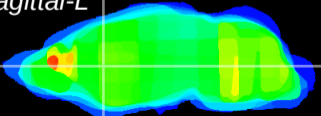

Coronal

Sagittal-R

Sagittal-L

ViBrism: CX23868  
Horizontal

CPU medial