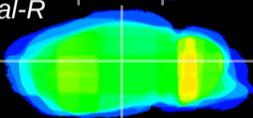

Coronal

Sagittal-R

Sagittal-L

ViBrism: CX23868
Horizontal

LG