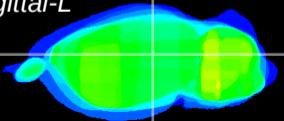

Coronal

Sagittal-R

Sagittal-L

ViBrism: CX23868
Horizontal

LG