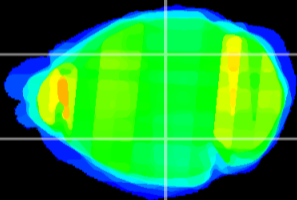

Coronal

Sagittal-R

Sagittal-L

ViBrism: CX23868
Horizontal

LG