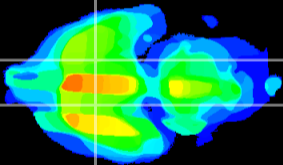

Coronal

Sagittal-R

Sagittal-L

ViBrism: CX23869
Horizontal

S0