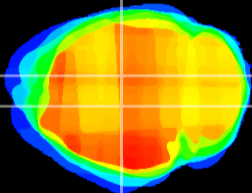

Coronal

Sagittal-R

Sagittal-L

ViBrism: CX23872
Horizontal

DG