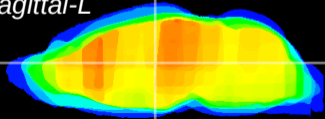

Coronal

Sagittal-R

Sagittal-L

ViBrism: CX23872
Horizontal

MD