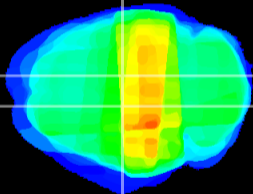

Coronal

Sagittal-R

Sagittal-L

ViBrism: CX23878
Horizontal

DG