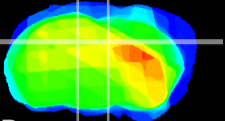

Coronal

Sagittal-R

Sagittal-L

ViBrism: CX23878
Horizontal

DG