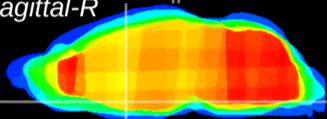

Coronal

Sagittal-R

Sagittal-L

ViBriSM: CX23883
Horizontal

MPA