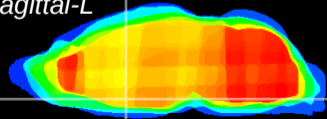

Coronal

Sagittal-R

Sagittal-L

ViBriSM: CX23883
Horizontal

MPA