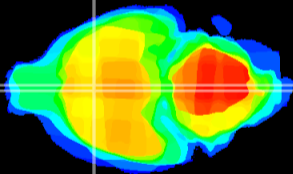

Coronal

Sagittal-R

Sagittal-L

ViBriSM: CX23883
Horizontal

MPA