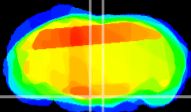

Coronal

Sagittal-R

Sagittal-L

ViBrism: CX23884
Horizontal

Pn