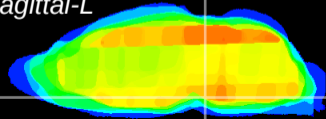

Coronal

Sagittal-R

Sagittal-L

ViBrism: CX23884
Horizontal

Pn