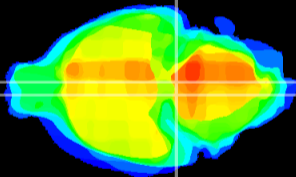

Coronal

Sagittal-R

Sagittal-L

ViBrism: CX23884
Horizontal

Pn