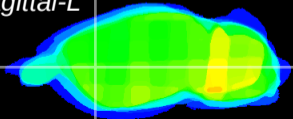

Coronal

Sagittal-R

Sagittal-L

ViBriSM: CX23907
Horizontal

CPU lateral