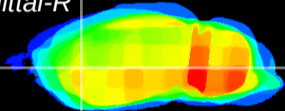

Coronal

Sagittal-R

Sagittal-L

ViBriSM: CX23907
Horizontal

CPU lateral