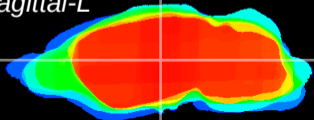

Coronal

Sagittal-R

Sagittal-L

ViBrism: CX23909
Horizontal

VPM/VPL