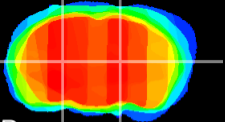

Coronal

Sagittal-R

Sagittal-L

ViBrism: CX23909
Horizontal

VPM/VPL