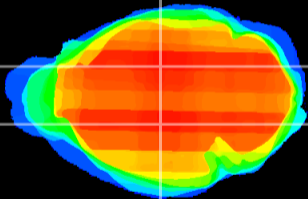

Coronal

Sagittal-R

Sagittal-L

ViBrism: CX23909
Horizontal

VPM/VPL