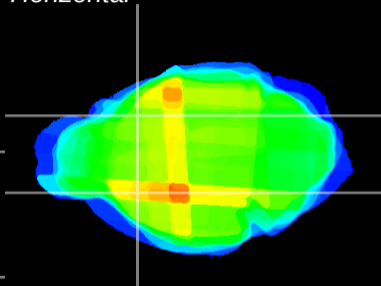

Coronal

Sagittal-R

Sagittal-L

ViBrism: CX23916
Horizontal

CPU lateral