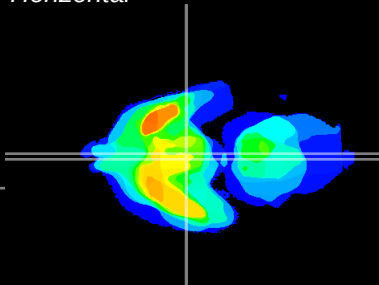

Coronal

Sagittal-R

Sagittal-L

ViBrism: CX23921
Horizontal

Arc