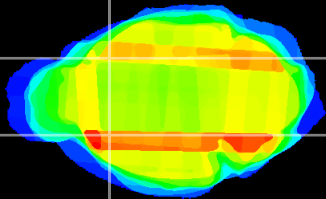

Coronal

Sagittal-R

Sagittal-L

ViBrism: CX23923
Horizontal

CPU lateral