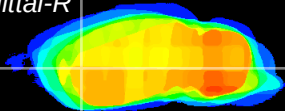

Coronal

Sagittal-R

Sagittal-L

ViBrism: CX23923
Horizontal

CPU lateral