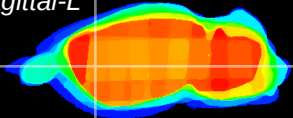

Coronal

Sagittal-R

Sagittal-L

ViBrism: CX23923
Horizontal

CPU lateral