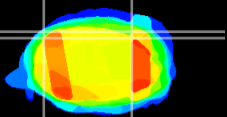

Coronal

Sagittal-R

Sagittal-L

ViBrism: CX23923
Horizontal

Cb lobe