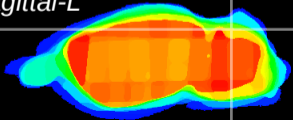

Coronal

Sagittal-R

Sagittal-L

ViBrism: CX23923
Horizontal

Cb lobe