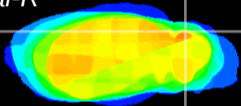

Coronal

Sagittal-R

Sagittal-L

ViBrism: CX23923
Horizontal

Cb lobe