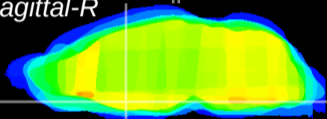

Coronal

Sagittal-R

Sagittal-L

ViBriSM: CX23923
Horizontal

MPA