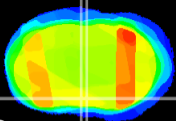

Coronal

Sagittal-R

Sagittal-L

ViBriSM: CX23923
Horizontal

MPA