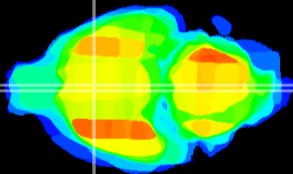

Coronal

Sagittal-R

Sagittal-L

ViBriSM: CX23923
Horizontal

MPA