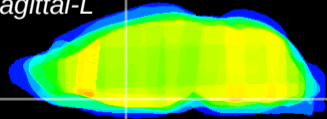

Coronal

Sagittal-R

Sagittal-L

ViBriSM: CX23923
Horizontal

MPA