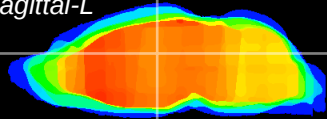

Coronal

Sagittal-R

Sagittal-L

ViBrism: CX23924
Horizontal

Hb