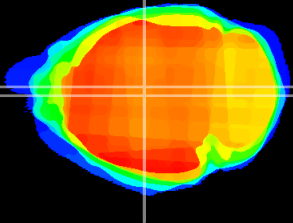

Coronal

Sagittal-R

Sagittal-L

ViBrism: CX23924
Horizontal

Hb