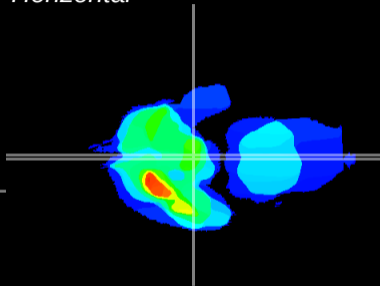

Coronal

Sagittal-R

Sagittal-L

ViBrism: CX23924
Horizontal

ME