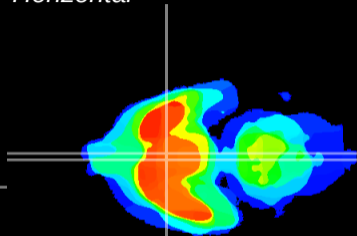

Coronal

Sagittal-R

Sagittal-L

ViBriSm: CX23924  
Horizontal

SCN