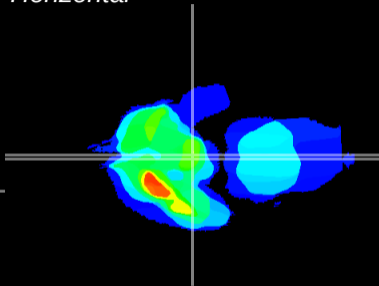

Coronal

Sagittal-R

Sagittal-L

ViBrism: CX23925
Horizontal

ME