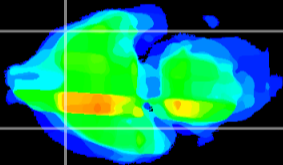

*Coronal*

*Sagittal-R*

*Sagittal-L*

ViBrism: CX23928  
*Horizontal*

Pir