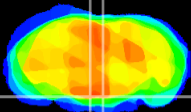

Coronal

Sagittal-R

Sagittal-L

ViBrism: CX23941
Horizontal

Pn