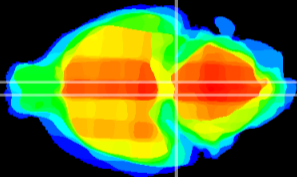

Coronal

Sagittal-R

Sagittal-L

ViBrism: CX23941
Horizontal

Pn