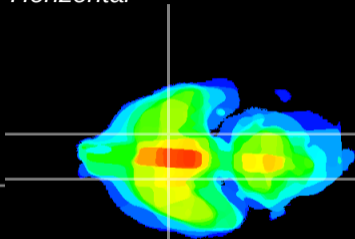

Coronal

Sagittal-R

Sagittal-L

ViBrism: CX23943  
Horizontal

S0