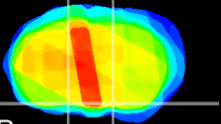

Coronal

Sagittal-R

Sagittal-L

ViBrism: CX23943  
Horizontal

S0